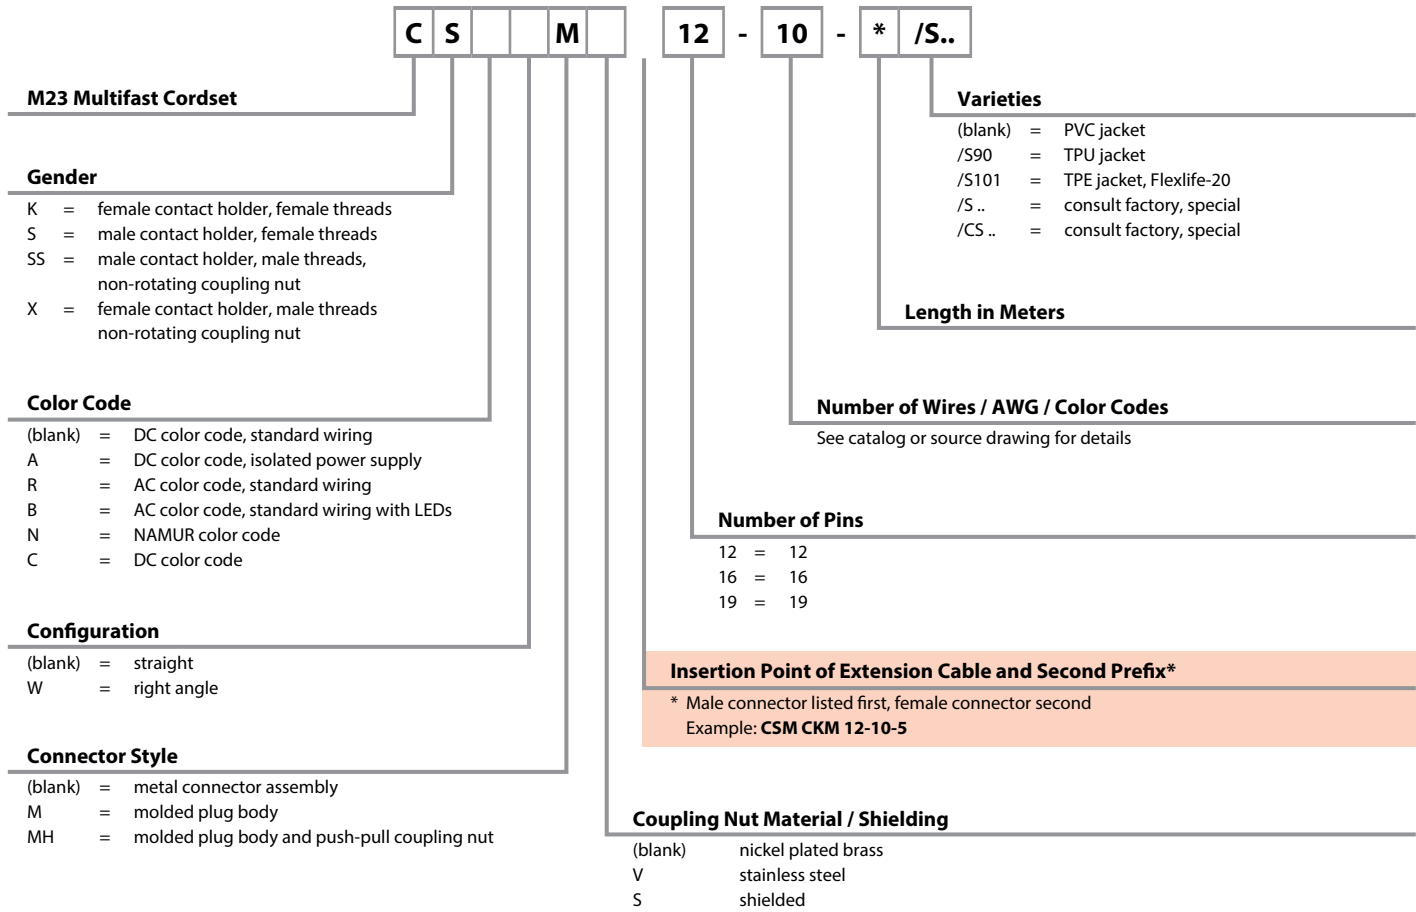

Cordset Part Number key

Part Number Keys are to assist in IDENTIFICATION ONLY. Consult factory for catalog items not identified.

Extension Examples

C S M C K M 12 - 10 - 5 /S..

C K M C K W M 12 - 10 - 5 /S..

C K W M C S S M 12 - 10 - 5 /S..